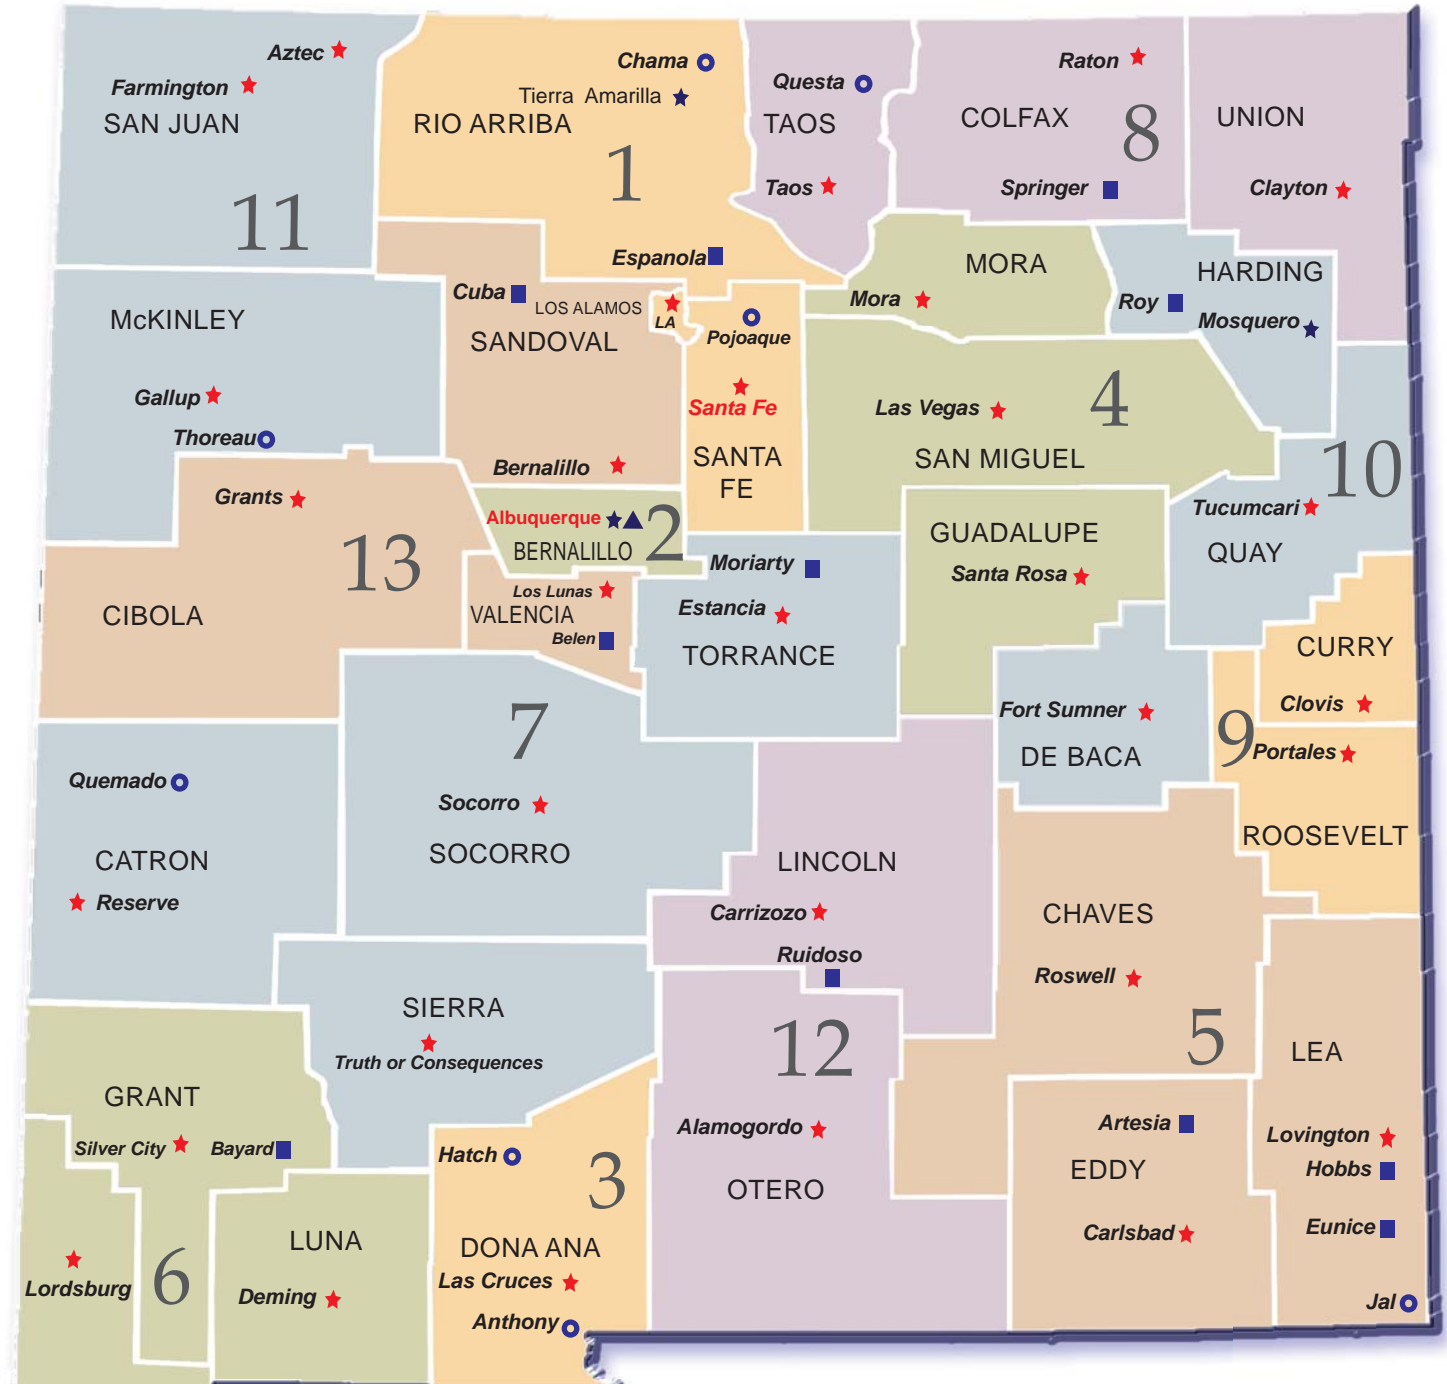

NEW MEXICO STATE COURTS

- 1st Judicial District Court**
Santa Fe, Rio Arriba & Los Alamos
- 2nd Judicial District Court**
Bernalillo
- 3rd Judicial District Court**
Doña Ana
- 4th Judicial District Court**
San Miguel, Mora & Guadalupe
- 5th Judicial District Court**
Chaves, Eddy & Lea
- 6th Judicial District Court**
Grant, Hidalgo & Luna
- 7th Judicial District Court**
Torrance, Socorro, Catron & Sierra

- 8th Judicial District Court**
Taos, Colfax & Union
- 9th Judicial District Court**
Curry & Roosevelt
- 10th Judicial District Court**
Harding, De Baca & Quay
- 11th Judicial District Court**
San Juan & McKinley
- 12th Judicial District Court**
Otero & Lincoln
- 13th Judicial District Court**
Cibola, Sandoval & Valencia
- Bernalillo County Metropolitan Court**
Albuquerque

Supreme Court
Santa Fe
Court Of Appeals
Santa Fe & Albuquerque

- ★ District & Magistrate Courts
- ☆ District Courts
- ▲ Metropolitan Court
- Magistrate Full Courts
- Magistrate Circuit Courts